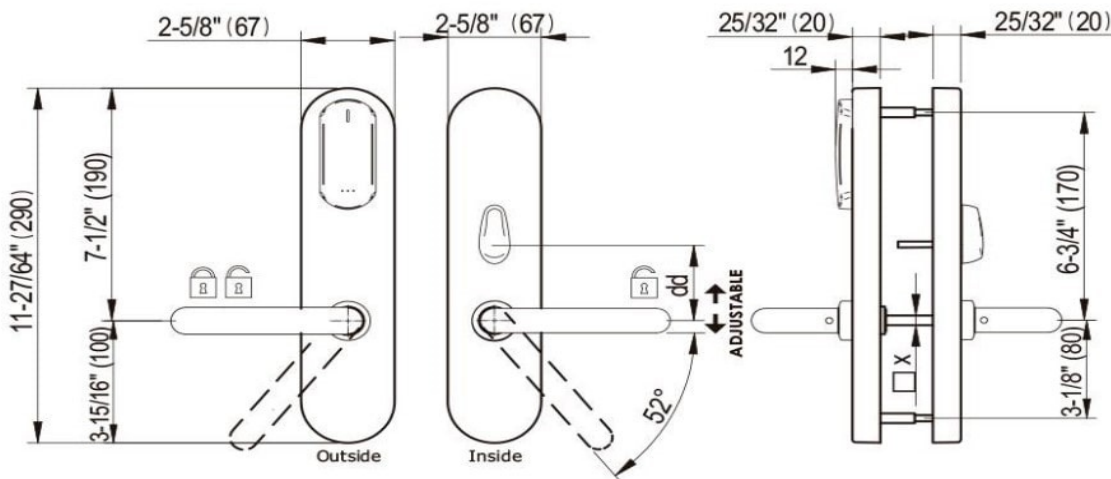

FUNCTIONS

Wireless technologies : RFID NXP MIFARE®, Bluetooth LE, and NFC Advanced encryption
Technology platforms compatible: Salto Space, Salto KS, Salto Homelock
Carriers: Key Card, Key fob, Silicone Wristband, Digital Key