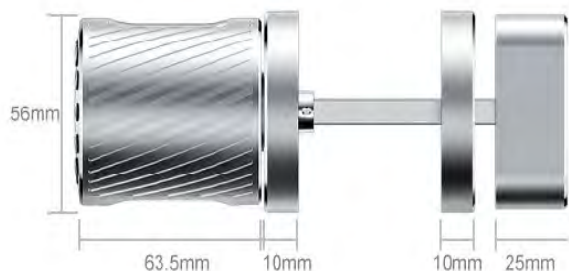

## Smart lock with keyboard

The electronic cylinder lock C10 is our next smart product from the ACS-TTlock range of access systems, intended especially for apartment buildings, administrative buildings, offices, family homes, hotels, apartment buildings, but also for example Airbnb.

**It is easy to install, program and operate.**

The multifunctional intelligent door insert C10 will impress you with its simple design and convenient wireless management via Bluetooth. The insert can also be used for wooden and security doors and is suitable for all types of frames. A clear advantage is the simple and quick installation - **you don't have to drill any new holes or change the old mortise lock.**

### SPECIFICATIONS

Power supply:	6V/ 4xstandard AAA alkaline batteries
Battery life:	up to 10,000 times locking and unlocking
Low battery voltage alarm:	less than 4.8V
Data capacity:	unlimited
Recognition speed:	≤1s
Material:	Aluminum alloy
Dimensions:	56mm x 63.5mm x 10mm
Door thickness:	30~75mm
Fingerprint reader:	FPC
System application:	Android, iOS
Safety:	Anti-panic function
Design:	Hidden cylinder
Lock weight:	2.5 kg
Color:	Silver / Black