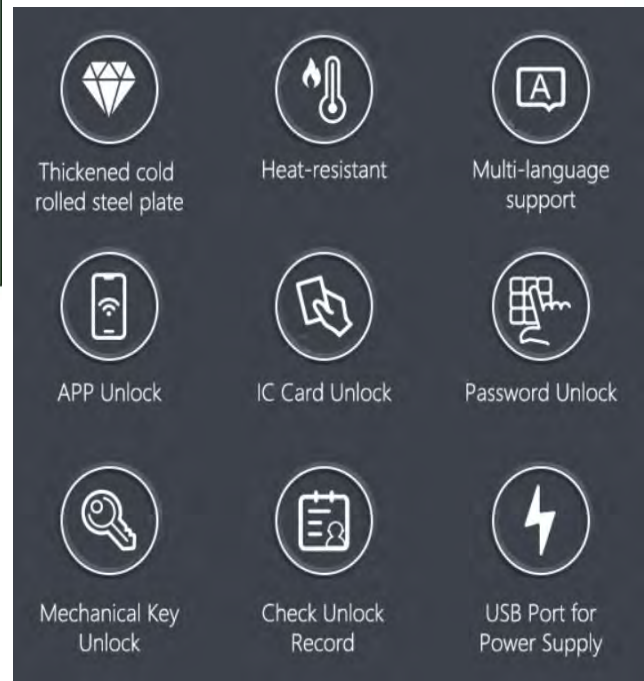

www.acssolution.cz

The leader in door opening solution

Updated: 3/2024 | ACS Solution s.r.o. Specifications can subject to change without prior notice. Note: The colors of the images in this brochure may differ from the actual colors.